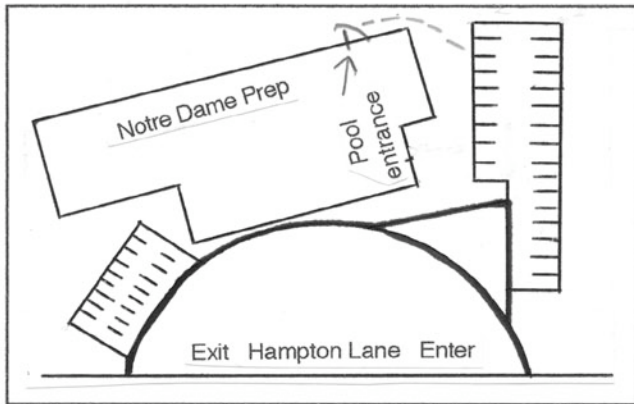

Aqua Ventures - Pool Directions

Notre Dame Prep. School Pool

Take Beltway (695) to exit 28 north, Providence Road.
 Take the first road on the left - Hampton Lane.
 Turn left into entrance (second left).
 Stay straight to last parking lot.

Goucher College Pool

Take Beltway (695) to exit 27A south, Dulaney Valley Rd.
 Take the first left into Goucher campus.
 After passing through entrance follow loop to left.
 Turn left at Welsh Gymnasium. Pool is in back.