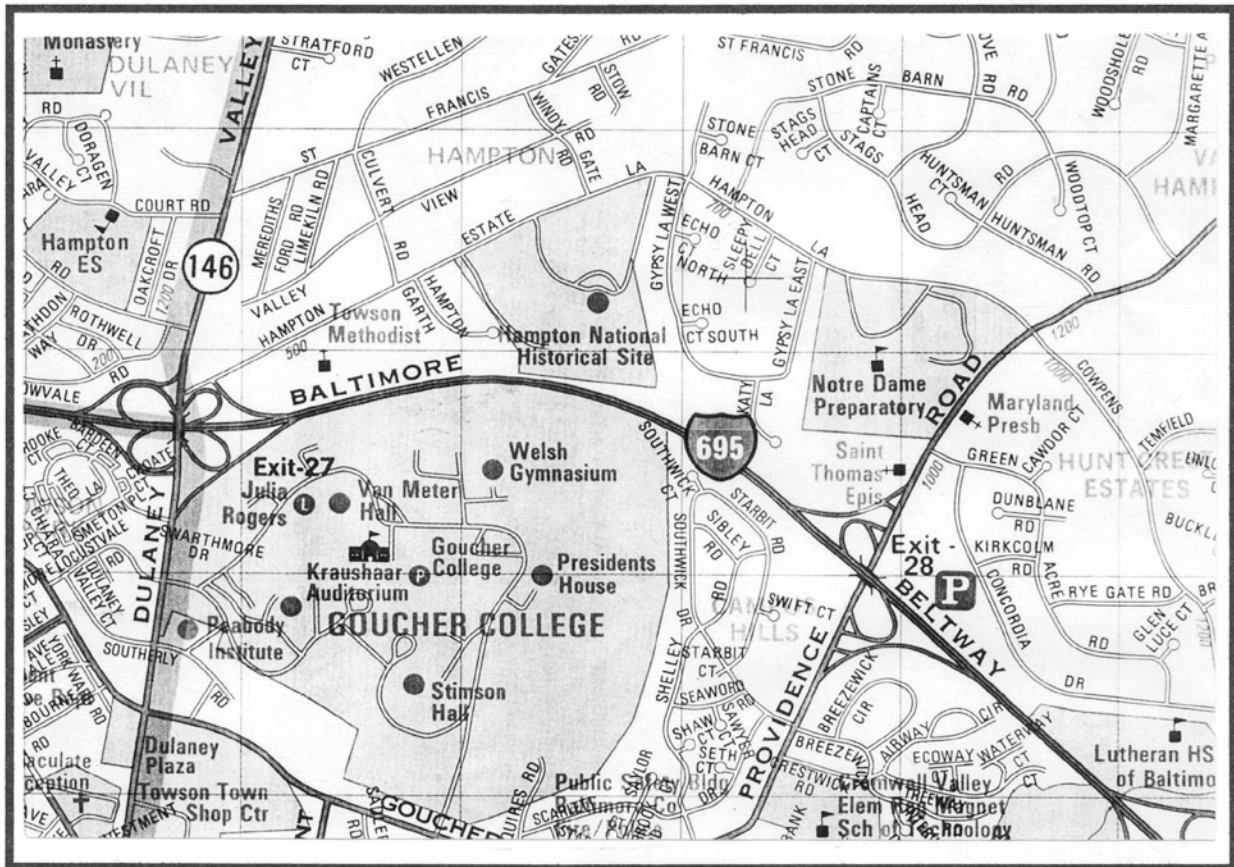

Aqua Ventures - Pool Directions

Notre Dame Prep. School Pool

Take Beltway (695) to exit 28 north, Providence Road.
 Take the first road on the left - Hampton Lane.
 Turn left into entrance (second left).
 Stay straight to last parking lot.

Goucher College Pool

Take Beltway (695) to exit 27A south, Dulaney Valley Rd.
 Take the first left into Goucher campus.
 After passing through entrance follow loop to left.
 Turn left at Welsh Gymnasium. Pool is in back.