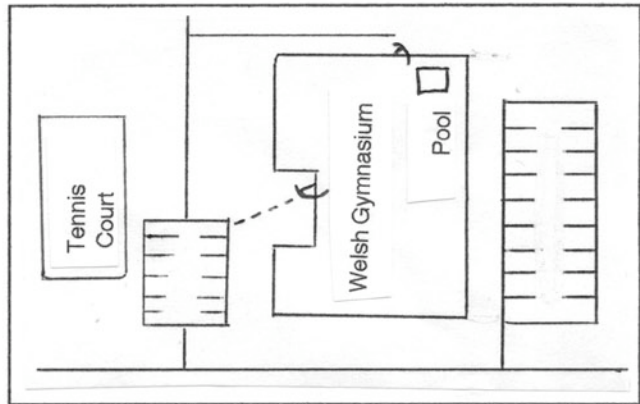

Aqua Ventures - Pool Directions

Notre Dame Prep. School Pool

Take Beltway (695) to exit 28 north, Providence Road.
 Take the first road on the left - Hampton Lane.
 Turn left into entrance (second left).
 Stay straight to last parking lot.

Goucher College Pool

Take Beltway (695) to exit 27A south, Dulaney Valley Rd.
 Take the first left into Goucher campus.
 After passing through entrance follow loop to left.
 Turn left at Welsh Gymnasium. Pool is in back.